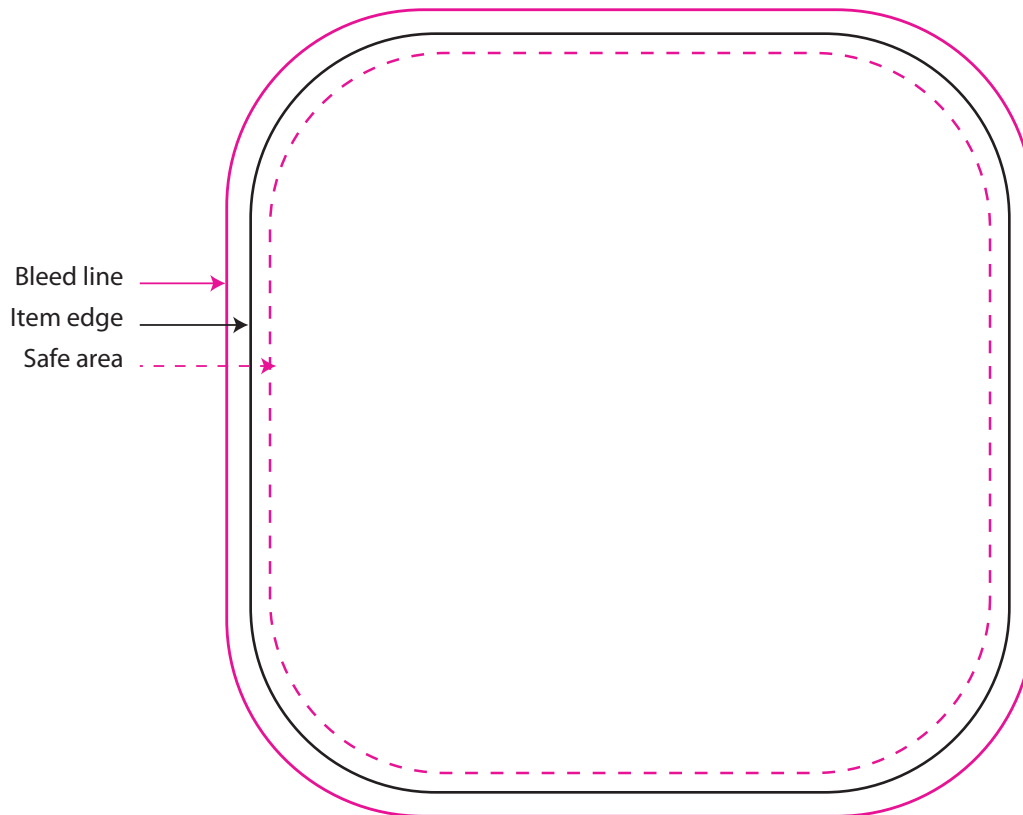

CST300

Rounded Square Coaster

*If a full bleed is desired,
art must reach all 4 sides of the
outermost solid magenta line

*All important information
must fall within the
dashed magenta line

Artwork @ 100%

Item: CTS300

Item Size: 3 15/16" W x 3 15/16" H

Imprint Size: 3 3/4" W x 3 3/4" H

Imprint Method: 4 color process