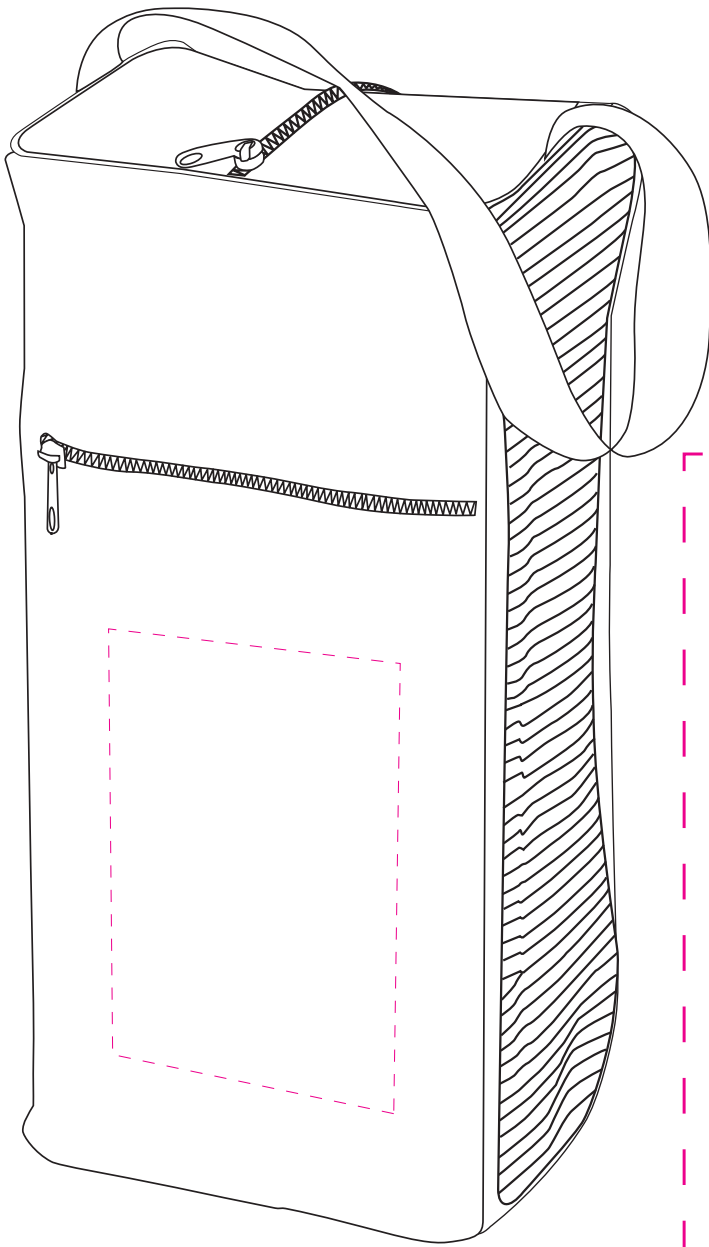

# GFK\_1300

*Maximus*

**Golf Shoe Bag  
w/ Mesh Venting Sides**

\*Bag not shown at actual size

Item Size: 7 1/4" x 14 x 4 3/4"  
Max Imprint Area: 4 1/2" x 6"  
(Indicated By Dotted Line, Does Not Print)  
Imprint Color(s):  
Imprint Method: **SILKSCREEN**

Artwork @ 100%

PLATING  \_\_\_\_\_  
DATE NAME

PRINTING  \_\_\_\_\_  
DATE NAME