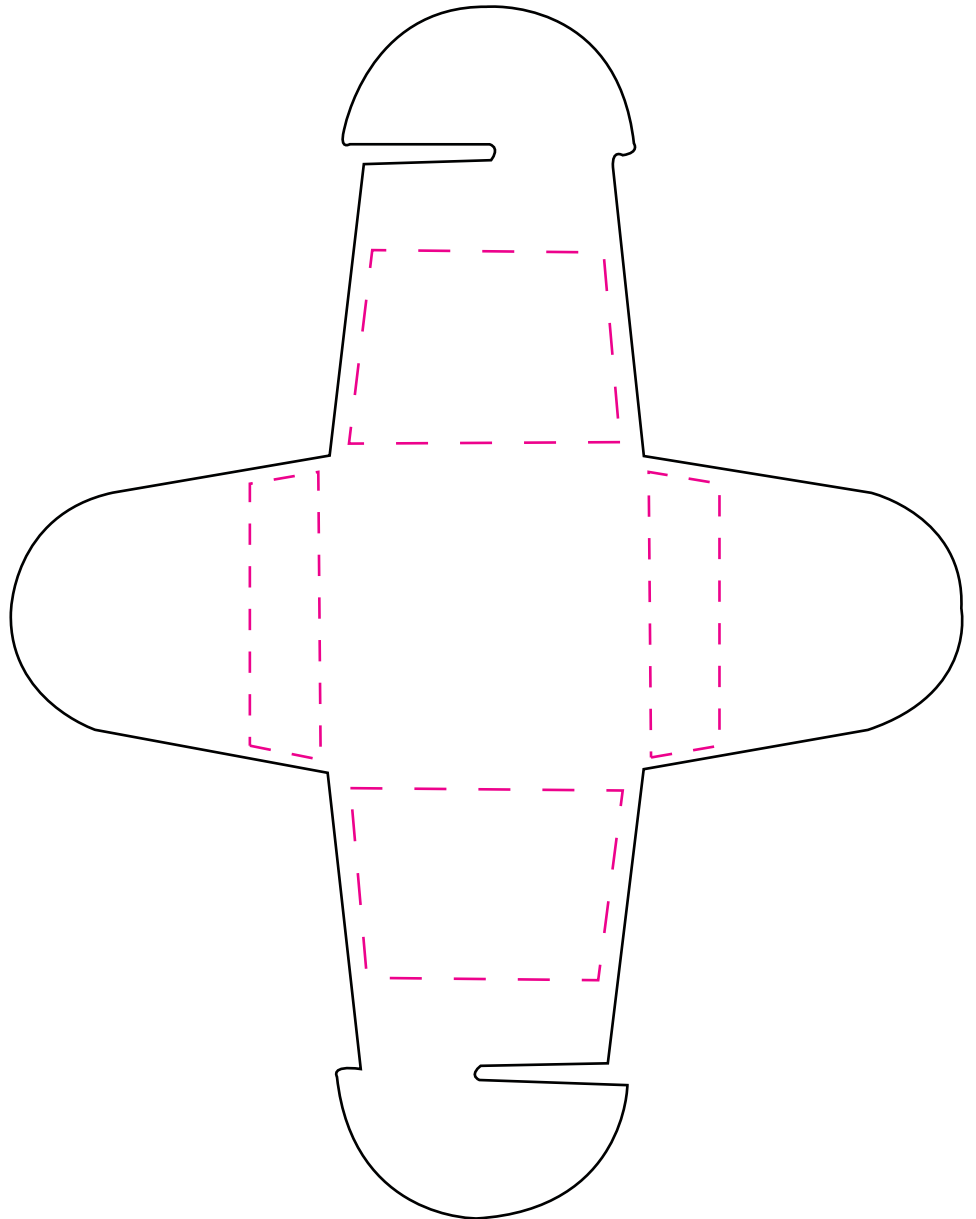

# JY\_1010

*Beethoven*

## Solo Truffle Box

JY1010

Product Size Folded: 1 3/4" w x 1 3/4" h

Item Size: 5" w x 6 5/16" h

Max Imprint Area: 1 1/8" w x 1" h

Imprint Color(s):

Imprint Method: **Flexo**

Die # (If Applies): 6

(82T, 2AR HORIZONTAL Repeat, 1/8" GAP.)

PLATING

DATE

NAME

PRINTING

DATE

NAME