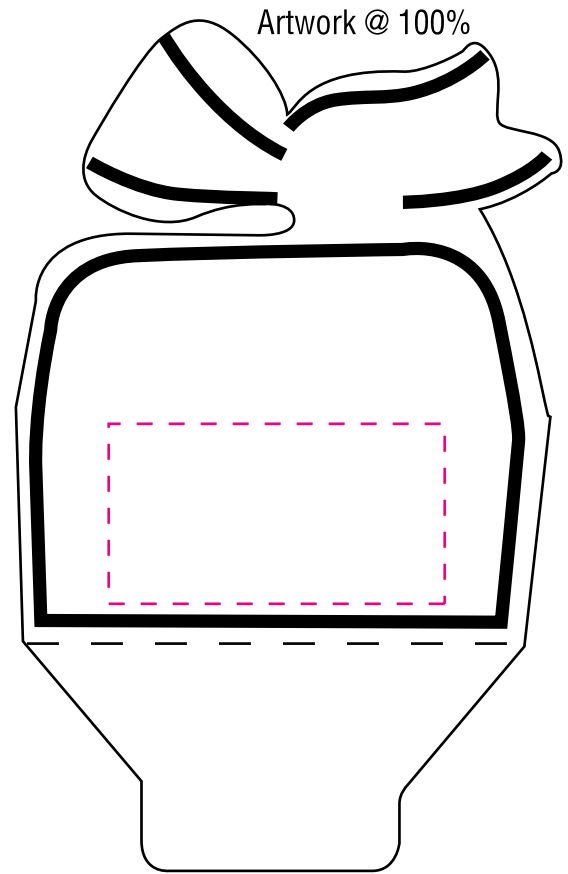

JY8020
Opera
**Gift Box w/
Two Truffles**

Item Size: 2 13/16"L x 2 1/2"w x 1 5/8"H
Max Imprint Area: 1.75" x 15/16"
(Indicated By Dotted Line, Does Not Print)

Imprint Color(s):
Imprint Method: **Hot Stamp**
Gold Box: Silkscreen

ONE COLOR IMPRINT ONLY

PLATING	<input type="checkbox"/>	_____
	DATE	NAME
PRINTING	<input type="checkbox"/>	_____
	DATE	NAME