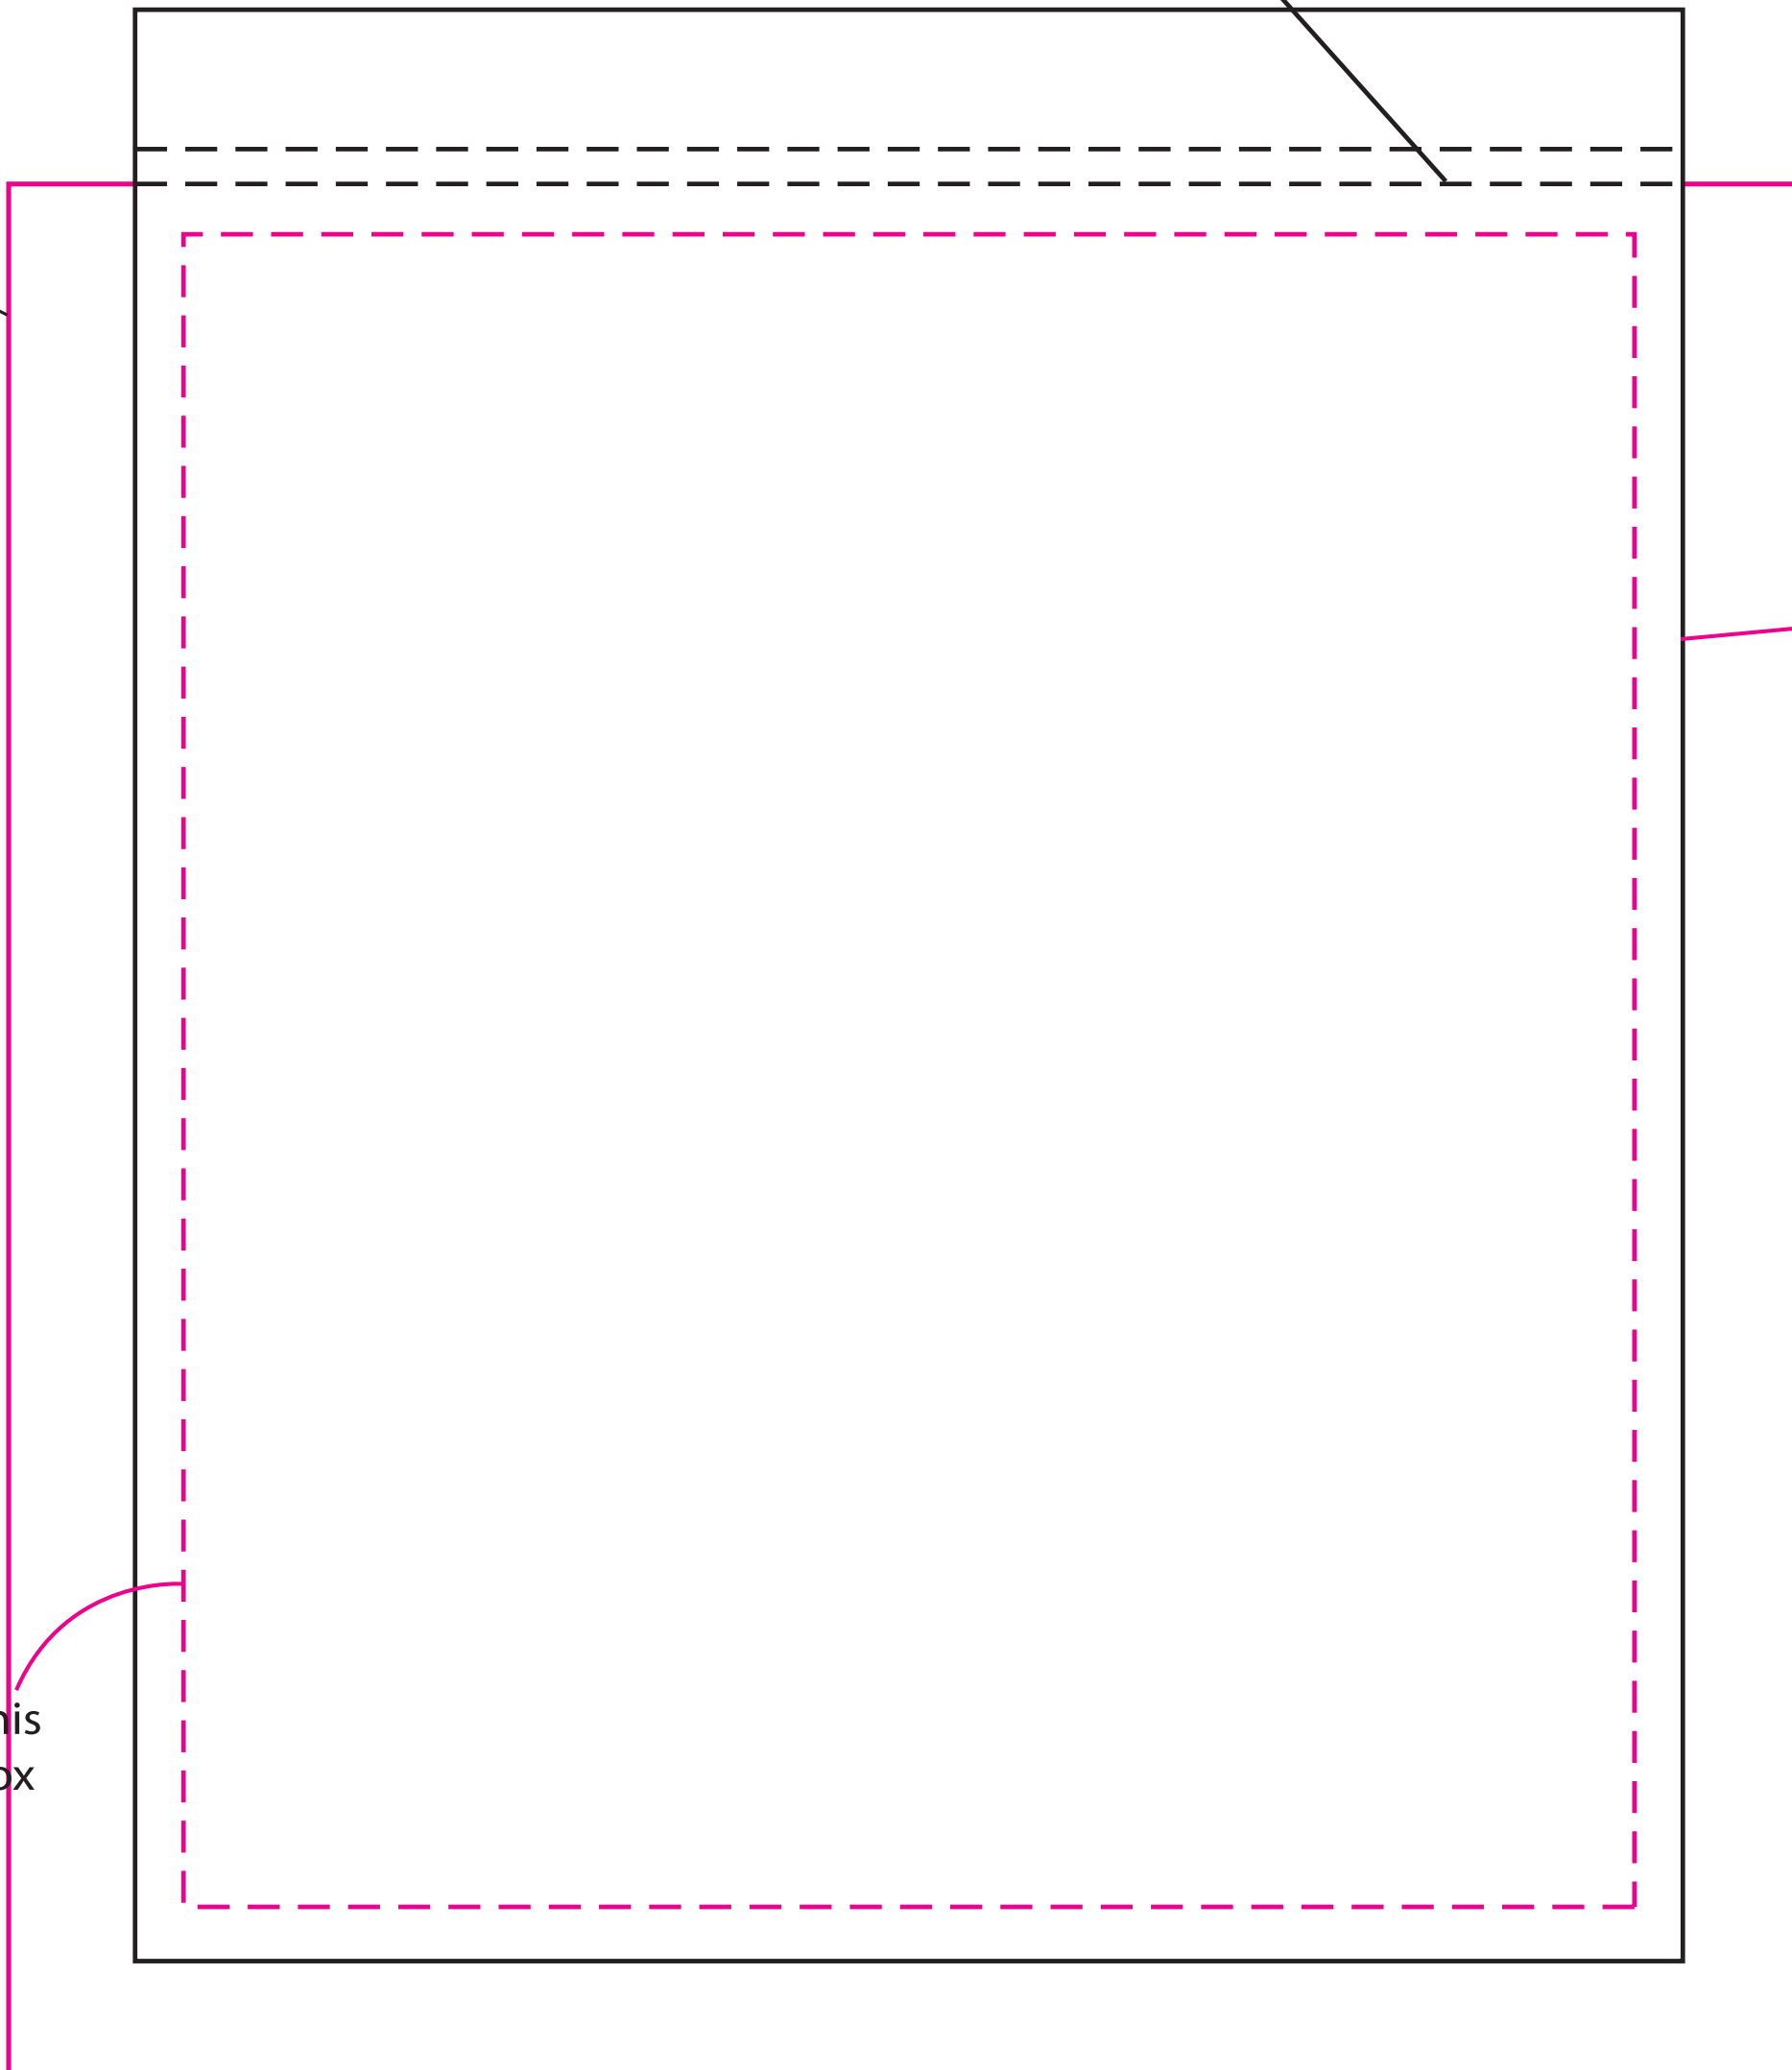

OFN3830

Tamworth

FULL COLOR DRAWSTRING TABLET CASE

Cannot imprint above this seam

Please Make any black in vectored art this % of cmyk

C 100
M 100
Y 50
K 100

fulbleed clipping path up to this line

cloth ends

Any text should be with in this dashed box

OFN3830

Item Size: 8 3/8" x 10 1/2"

Max Imprint Area: FULL BLEED (Indicated By Dotted Line, Does Not Print)

Imprint Method: 4 COLOR PROCESS

ARTWORK @ 100%