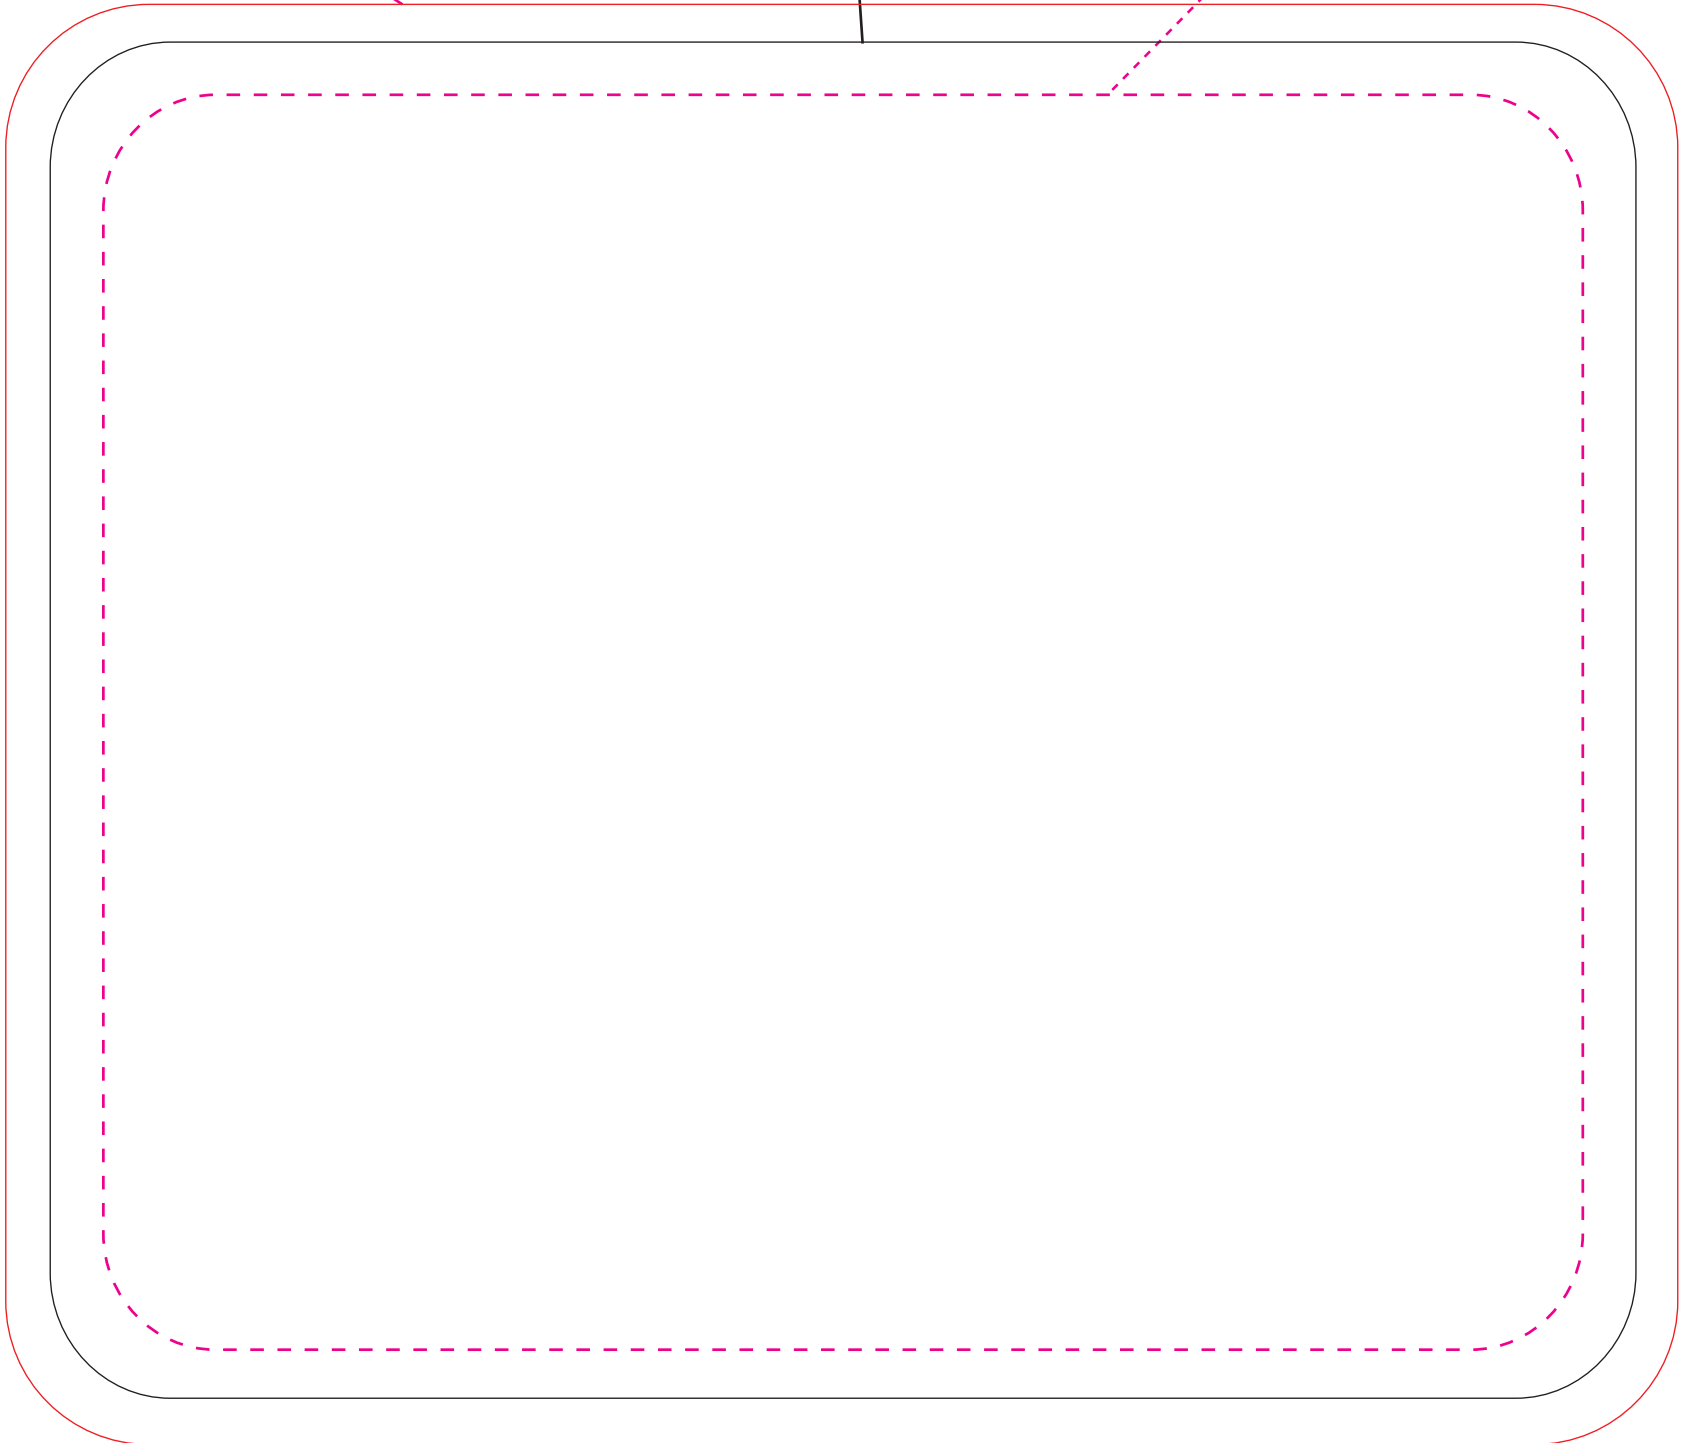

## Full Color Mouse Pad

\*If a full bleed is desired, art must reach all 4 sides of the outermost solid magenta line

\*The solid black line represents the actual edge of the mousepad

\*The dashed magenta line is the "SAFETY ZONE" any info outside of this area may be cut off due to shifting

## OFZ700

Item Size: 8 3/8" W x 7" H .125" Thickness

Max Imprint Size: 8 1/4" W x 7 1/16" H

Imprint Method: **4 Color Process**