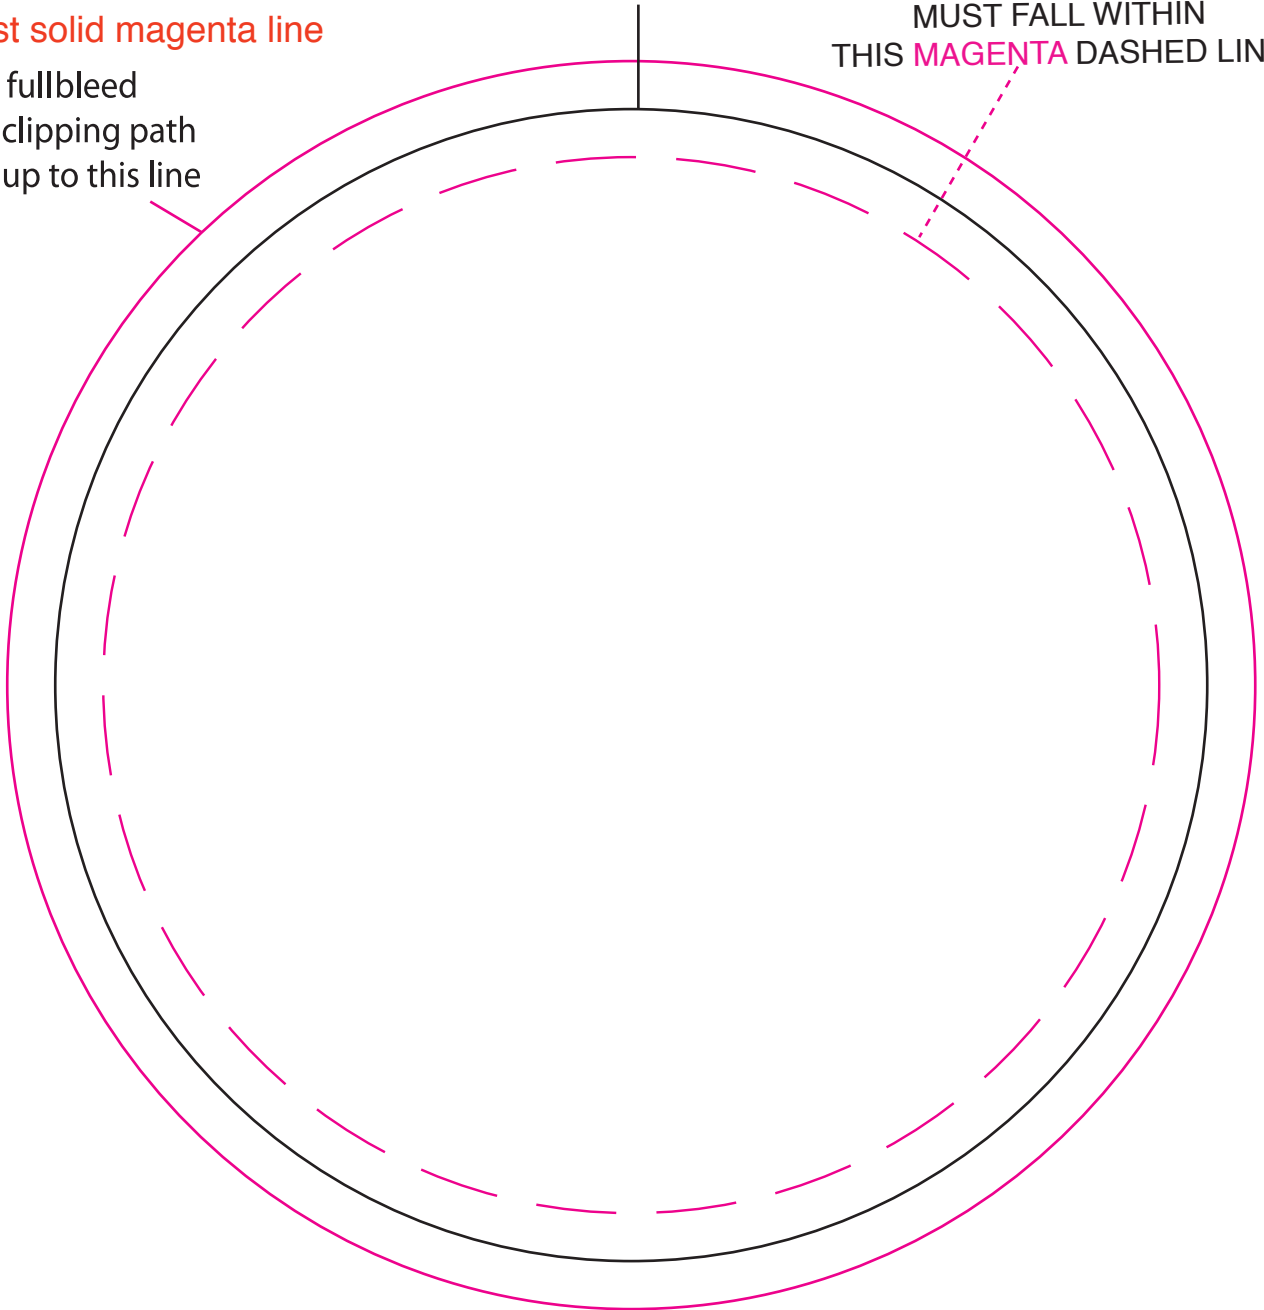

## Ajax

### Microfiber Cloth 6x6 Round

\*If a full bleed is desired, art must reach all 4 sides of the outermost solid magenta line

fullbleed clipping path up to this line

This is where the cloth will be cut  
(Some shifting may occur)

\*The dashed magenta line is the "SAFETY ZONE" any info outside of this area may be cut off due to irregular cuts  
ALL IMPORTANT INFO MUST FALL WITHIN THIS MAGENTA DASHED LINE

Artwork at 100%

Item Size: 6" W x 6" H

Max Imprint Area: 6" W x 6" H

Imprint Method: 4 Color Process