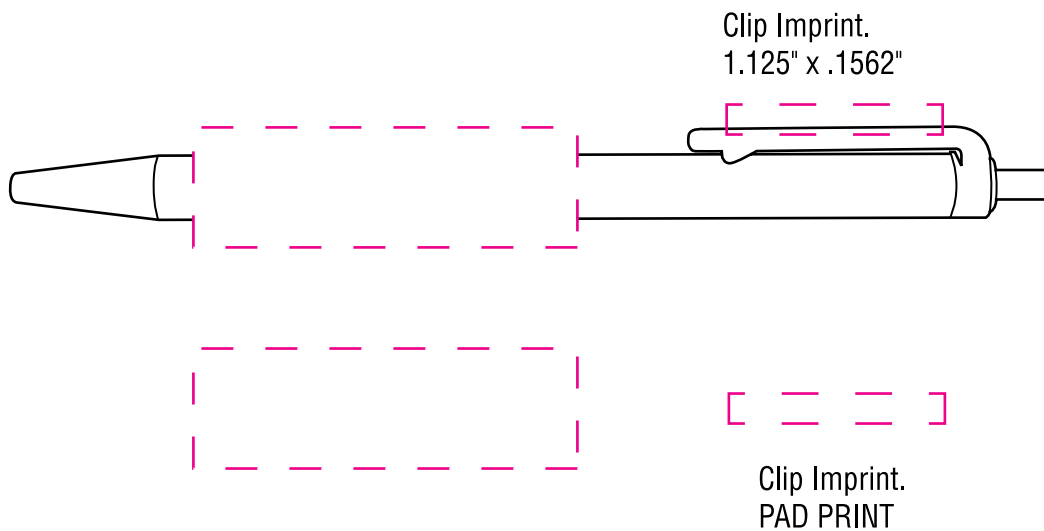

PWT320

**Plastic Pen w/ White Barrel
and colored pen tip**

PWT320

Item Size: 5.5"W X .375"H @ widest point of barrel (not including clip)

Barrel Imprint:

Max Imprint Area: 2"W X 5/8"H

(Indicated By Dotted Line, Does Not Print)

Imprint Color(s):

Imprint Method: **SILKSCREEN**

Clip Imprint:

Max Imprint Area: 1 1/8"W X 5/32"H

(Indicated By Dotted Line, Does Not Print)

Imprint Method: **PadPrint**